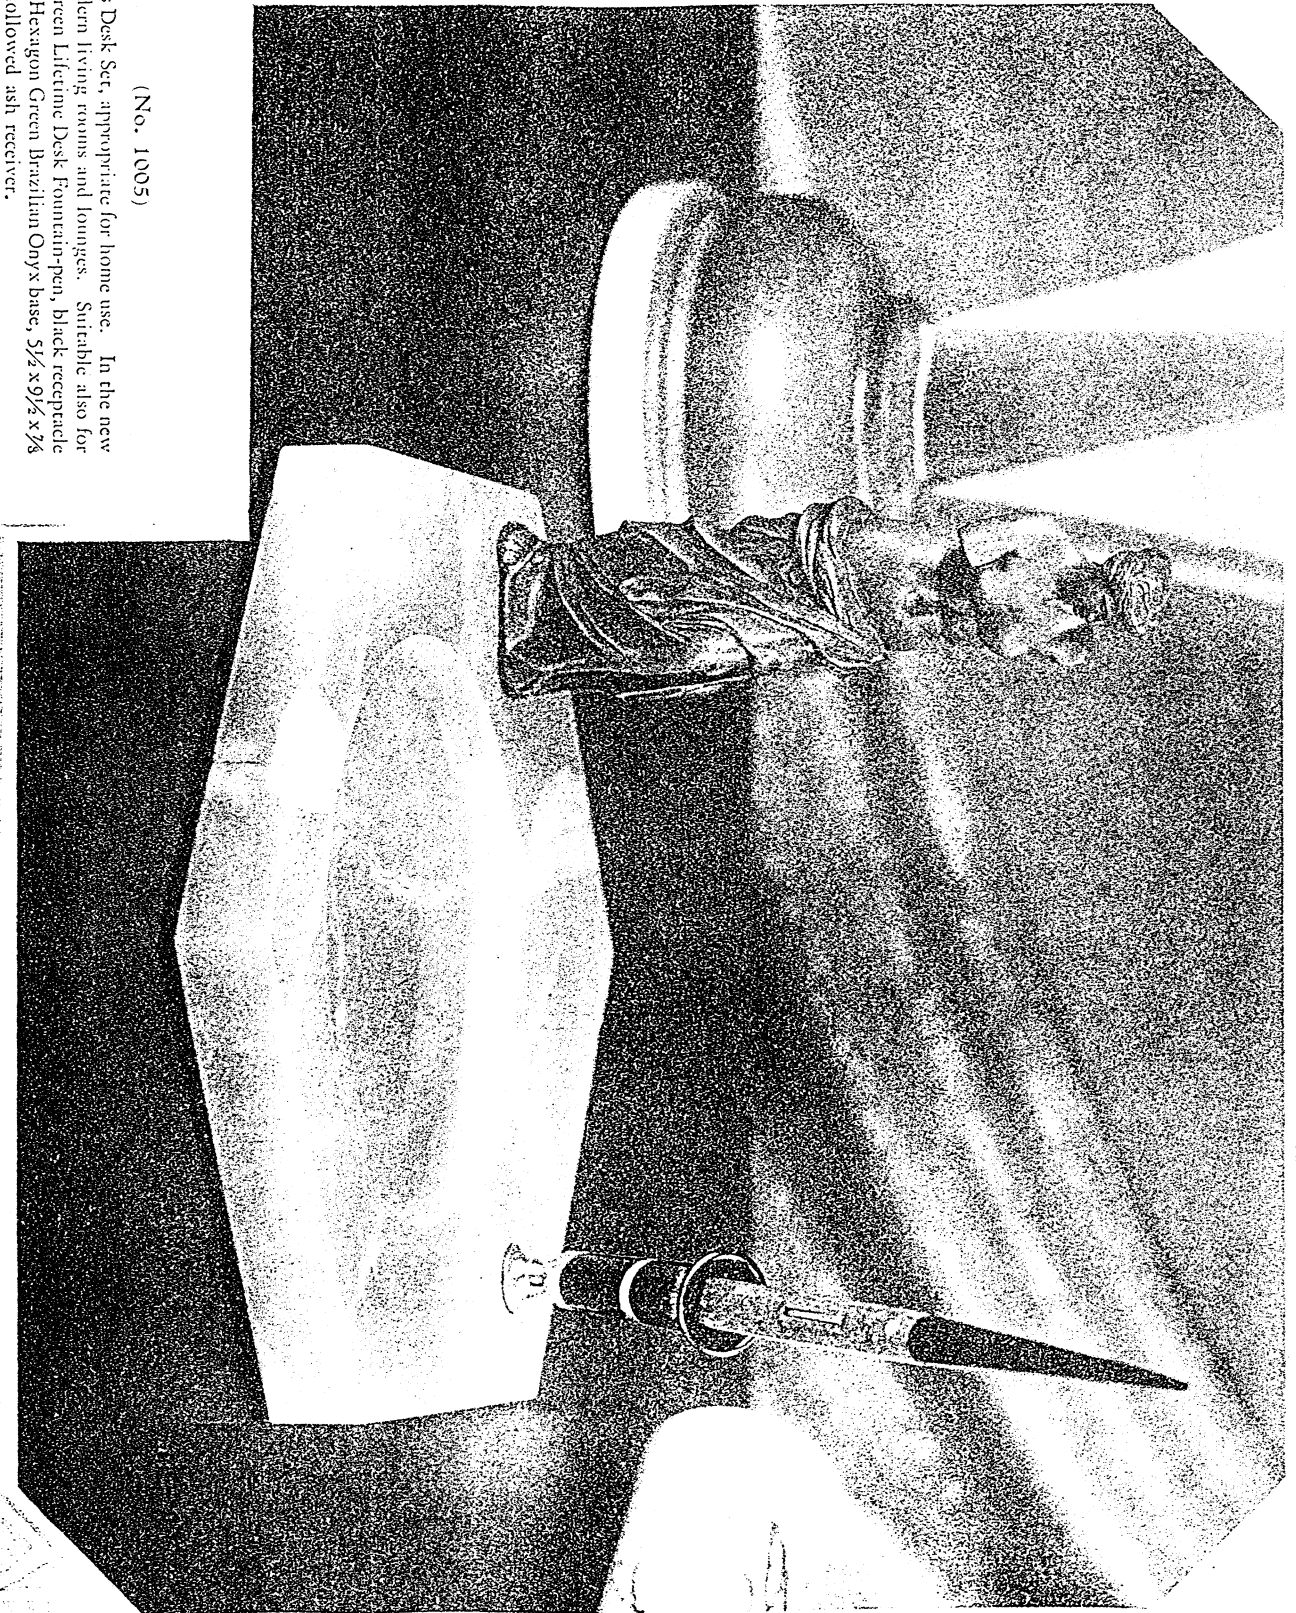

(No. 1005)

BRONZE Venus Desk Set, appropriate for home use. In the new mode for modern living, rooms and lounges. Suitable also for club use. Jade Green Lifetime Desk Fountain-pen, black receptacle with gold band. Hexagon Green Brazilian Onyx base, $5\frac{1}{2} \times 9\frac{1}{2} \times 7\frac{1}{8}$ in. thick, with hollowed ash receiver.

Bronze, List price $58

PA

PA